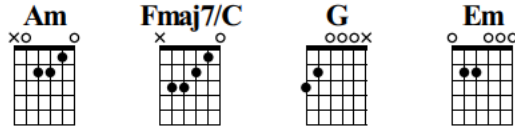

# hold my hand - all related

(Nessi Gomes)

Cover by ELOMAH

Standard Tuning: E A D G B E, Capo: 1. fret

Am            Fmaj/7            G            Am  
**All of our darkness will turn to light**

Am            Em G Am  
**Cause we are all related**